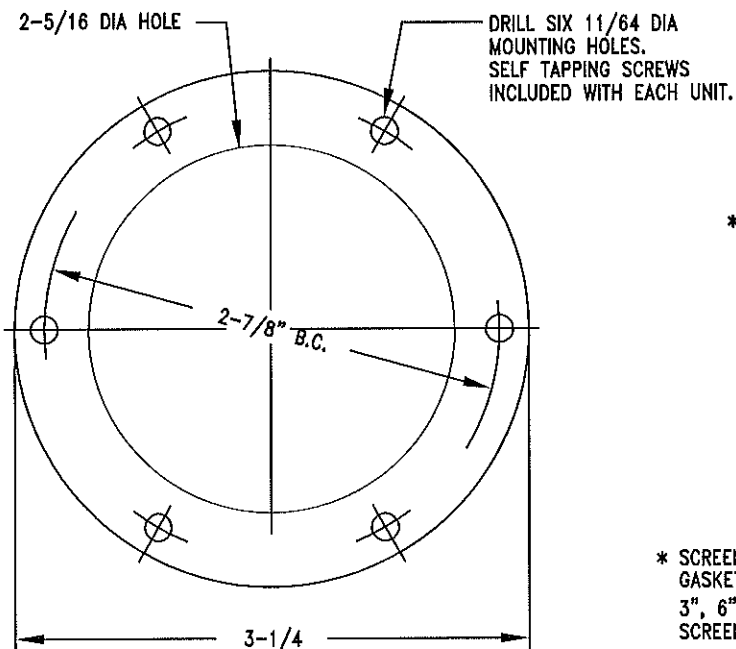

MOUNTING INFORMATION

* SPIN-ON AIR BREATHER